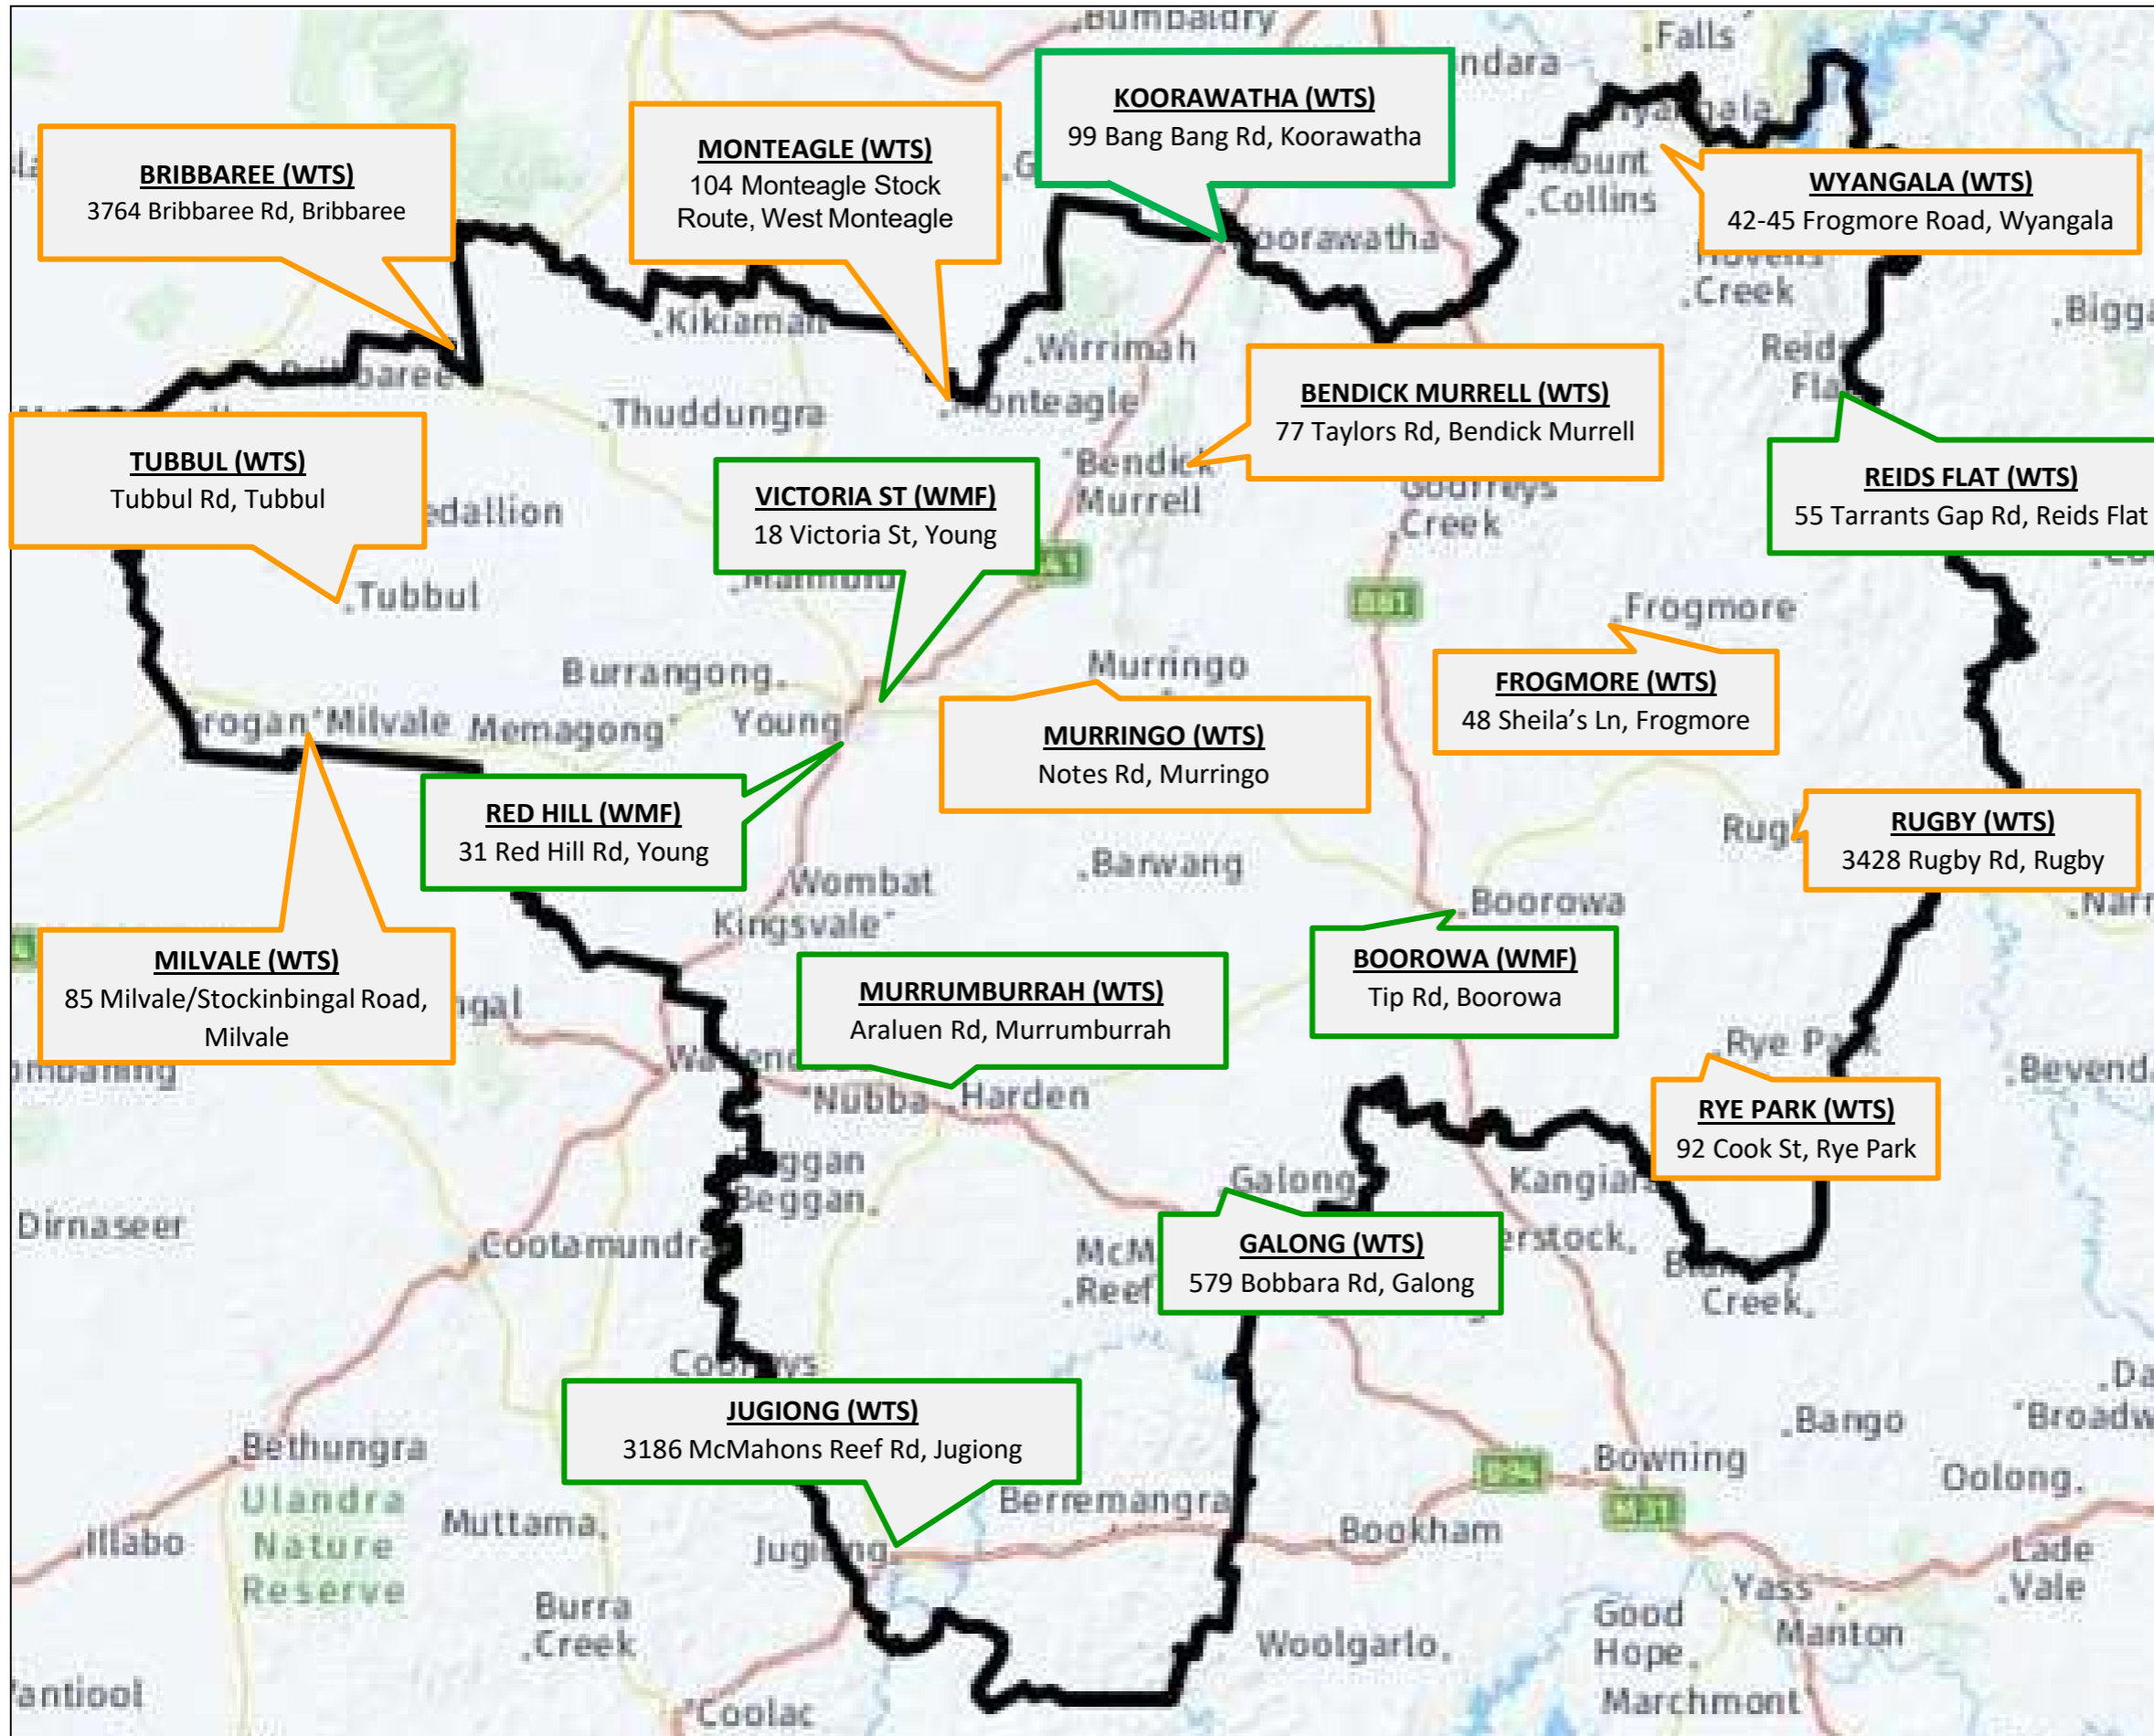

 Tip Key Access (Eligible Rate Payers Only)

 Access to Public During Staffed Hours

**Koorawatha Waste Transfer Station**  
Open: Tuesday, Thursday & Saturday (8am - 2.30pm)  
Closed: Public Holidays  
Location: 99 Bang Bang Rd, Koorawatha.

**Boorowa Waste Management Facility**  
Open: Wednesday, Thursday & Friday (1.15pm – 4pm) Saturday & Sunday (8am – 12.30pm & 1pm – 4pm)  
Closed: Public Holidays  
Location: Tip Road, Boorowa.

**Reids Flat Waste Transfer Station**  
Open: Wednesday (10am – 2pm) & Saturday (8am – 2pm)  
Closed: Public Holidays  
Location: 55 Tarrants Gap Road, Reids Flat

**Murrumburrah Waste Transfer Station**  
Open: Wednesday & Friday (9am – 3.30pm) Sunday (9am – 4pm)  
Closed: Public Holidays  
Location: Araluen Road, Murrumburrah

**Galong Waste Transfer Station**  
Open: Thursday & Saturday (9.30am – 12.30pm)  
Closed: Public Holidays  
Location: 579 Bobbara Rd, Galong

**Jugiong Waste Transfer Station**  
Open: Thursday & Saturday (1.30 – 4.30pm)  
Closed: Public Holidays  
Location: 3186 McMahons Reef Rd, Jugiong

**Victoria Street Waste Management Facility**  
Open: Monday – Saturday (8.30am – 4pm) Sunday & Public Holidays (8.30am-2.30pm)  
Location: 18 Victoria Street, Young  
Closed: Good Friday & Christmas Day